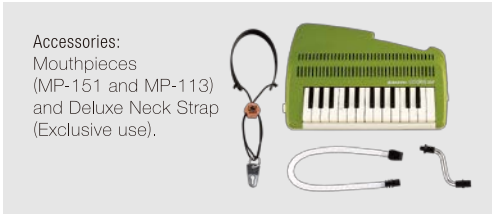

andes25F

SPECIFICATIONS

Note Range: f²-f⁴ 25 keys   Dimensions: 360x262x56mm
Cover : ABS   Weight : 1,000g

Like a Keyboard instrument,
but creates a Recorder sound!

The andes25F is like a Keyboard Recorder. This instrument combines breath control technique with keyboard skills. Each note creates a different individual sound and because it is fully polyphonic, it is easy to play chords with little effort! Standard Recorders and Flutes are not as adaptable and cannot create chords. The unique sound of the andes25F has beautiful tonal variations when applying different breath control techniques.

It has the whistle inside.
* It is a synthetic image.

Accessories:
Mouthpieces
(MP-151 and MP-113)
and Deluxe Neck Strap
(Exclusive use).

**Short Mouthpiece
MP-121**

It is an ideal design (straight air flow) with a rim, allowing for easy tongue blocking method.

**Trumpet type Mouthpiece
MP-131**

Used externally on the lips (trumpet style) allowing ideal tongue blocking method.

**Long black flexible 'Tube' Mouthpiece with 'L' shaped Joint part.
MP-171**

The L-shaped joint allows better maneuverability, maximising the length of the tube by keeping it closer to body of the Melodion.

**Long metal Silver/black 'S' shaped Mouthpiece
MP-151**

This high performance larger 'S' shaped design allows the player to overlook the entire keyboard of the Melodion whilst playing, allowing a more reliable performance.

**Trumpet customized type Mouthpiece
MP-132**

Used externally on the lips (trumpet style) allowing ideal tongue blocking method. Ideal for melodious and 'soft' performance style.

**Customized Short Mouthpiece
MP-141**

Deluxe black/gold color. This short mouthpiece is ideal for dynamic and clear attack.

**Flexible long black 'Iron Tube' Mouthpiece
MP-161**

This semi rigid Tube mouthpiece adjusts easily and holds its shape. Ideal for singing between playing, when using the Melodion on a shoulder strap.

**Flexible Mouthpiece for extension
MP-181**

Made from the same material as the MP-161, this is a short extension tube. Connected to the Melodion and allowing your choice of mouth piece to connect on to it.

**Special Short Mouthpiece
MP-142**

Shorter than Model MP-141, so more direct air flow, for dynamic and clear attack.

**Trombone type Mouthpiece
MP-191**

Used externally on the lips, creating a good response and volume, due to the shorter length.

**Melodion Black Stand
MST-01**

This solid black metal Stand is ideal for holding more than 32 note Melodion such as the HAMMOND PRO-44H larger 44 note models.