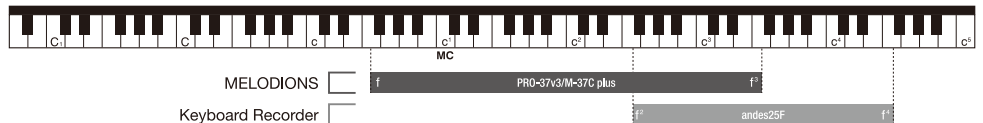

Suzuki Corporation

2-25-11, Ryoke, Naka-ku, Hamamatsu, Shizuoka Pref. 430-0852 Japan
Tel: +81-53-460-3781 Fax: +81-53-460-3783
E-mail: suzukicorp@suzuki-music.co.jp
Web: www.suzuki-music.co.jp

Suzuki Europe Ltd.

18, The Granary Lodge Farm Business Center Wolverton Road Castlethorpe
Milton Keynes MK19 7ES, England, United Kingdom.
Tel: +44-1908-511488 Fax: +44-1908-511904
E-mail: hojo@suzukimusic.co.uk Web: www.suzukimusic.co.uk/